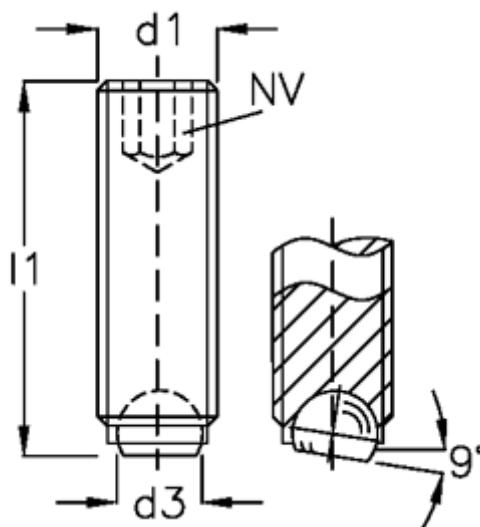

Article number: 20905657B1

Description: E+G Ball point screw
GN 605-M10-12-BN

Measures

d1	= M10
d2	= 7.0
d3	= 6.0
Internal hexagon	= 5
l1	= 12